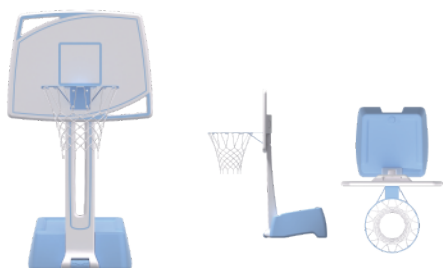

*(FD Size=Folded dimensions)

STABLE

Baby playpen

13.6D x 60H cm

70D x 62W x 32H cm (FD Size)

13.7GW

STABLE

Toddler basketball stand

99D x 67W x 119H cm

99D x 33W x 56H cm (FD Size)

11.3GW

STABLE

Toddler slide

210D x 161W x 112H cm

(FD Size)

113D x 74W x 13.8H cm