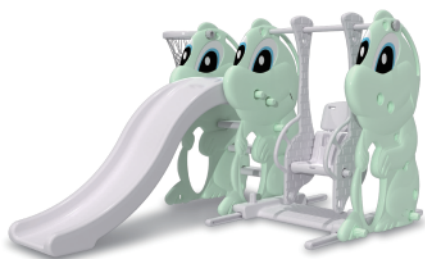

第61回

**JAPAN DIY
HOMECENTER
SHOW 2025**

AUG 21-23

CHILDREN'S SERIES

FOLDABLE

BPA FREE

STABLE

NON SLIP

*(FD Size=Folded dimensions)

STABLE

Baby playpen

13.6D x 60H cm

70D x 62W x 32H cm (FD Size)

13.7GW

STABLE

Toddler basketball stand

99D x 67W x 119H cm

99D x 33W x 56H cm (FD Size)

11.3GW

STABLE

Toddler slide

210D x 161W x 112H cm

(FD Size)

113D x 74W x 13.8H cm