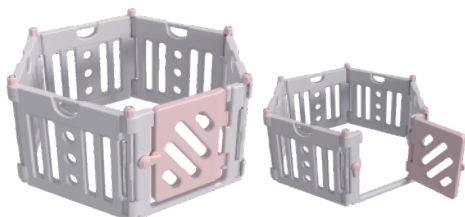

第61回

**JAPAN DIY
HOMECENTER
SHOW 2025**

AUG 21-23

CHILDREN'S SERIES

FOLDABLE

BPA FREE

STABLE

NON SLIP

*(FD Size=Folded dimensions)

STABLE

Baby playpen

13.6D x 60H cm

70D x 62W x 32H cm (FD Size)

13.7GW

STABLE

Toddler basketball stand

99D x 67W x 119H cm

99D x 33W x 56H cm (FD Size)

11.3GW

STABLE

Toddler slide

210D x 161W x 112H cm

(FD Size)

113D x 74W x 13.8H cm